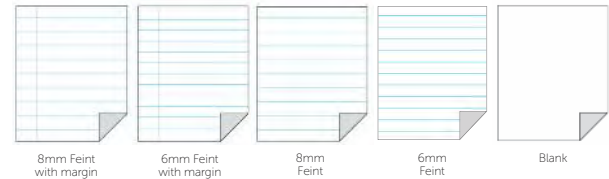

Exercise Papers

Free
next day
delivery

From Only
£3.39
per ream

A4 Exercise Papers (297 x 210mm)

Code	Ruling			1-9 rms	10+rms
403004F	6mm Feint & Margin	75gm	2 Hole Punched	£3.59	£3.39
404004E	8mm Feint	75gm	Unpunched	£3.59	£3.39
405004E	8mm Feint & Margin	75gm	Unpunched	£3.59	£3.39
EXPA4	8mm Feint & Margin	75gm	2 Hole Punched	£3.66	£3.44

A4 Squared Papers (297 x 210mm)

Code	Ruling			1-9 rms	10+rms
420004F	5mm Squares	2 Hole Punched		£3.59	£3.39
424004F	7mm Squares	2 Hole Punched		£3.62	£3.59
421004E	10mm Squares	Unpunched		£3.59	£3.39
421004F	10mm Squares	2 Hole Punched		£3.59	£3.39