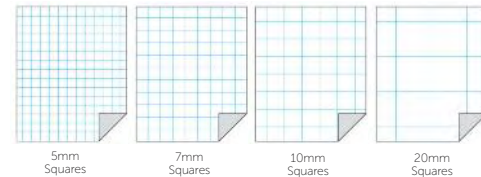

Exercise Papers

Free
next day
delivery

From Only
£3.39
per ream

A4 Exercise Papers (297 x 210mm)

Code	Ruling			1-9 rms	10+rms
403004F	6mm Feint & Margin	75gm	2 Hole Punched	£3.59	£3.39
404004E	8mm Feint	75gm	Unpunched	£3.59	£3.39
405004E	8mm Feint & Margin	75gm	Unpunched	£3.59	£3.39
EXPA4	8mm Feint & Margin	75gm	2 Hole Punched	£3.66	£3.44

A4 Squared Papers (297 x 210mm)

Code	Ruling			1-9 rms	10+rms
420004F	5mm Squares	2 Hole Punched		£3.59	£3.39
424004F	7mm Squares	2 Hole Punched		£3.62	£3.59
421004E	10mm Squares	Unpunched		£3.59	£3.39
421004F	10mm Squares	2 Hole Punched		£3.59	£3.39

A4 Graph Papers (297 x 210mm)

Code	Ruling			1-9 rms	10+rms
413004E	1, 5, 10mm	Unpunched		£5.15	£4.99
413004F	1, 5, 10mm	2 Hole Punched		£5.15	£4.99
GRP21020	2, 10, 20mm	2 Hole Punched		£5.15	£4.99